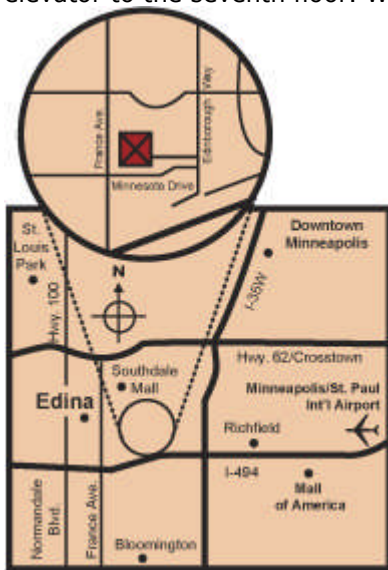

Minneapolis

7650 Edinborough Way, # 700

Edina, MN 55435

952 837 8300

From the North

We are conveniently located eight blocks south of Southdale Mall, just to the east of France Avenue. Follow 35-W through Minneapolis until you reach the I-494 exit (approximately 8 miles south of Minneapolis). Exit from 35-W to westbound I-494 and continue on I-494 for approximately 1 mile to France Avenue. Take the France Avenue exit and go right at the top of the ramp; you will now be traveling northbound on France Avenue. Take your first right on Minnesota Drive. The Marriott Residence Inn will be in front of you. Turn left onto Edinborough Way. Drive 1/2 block to the first parking entrance on your left. Follow the signs in the parking lot to the 7650 building, which is the building directly in front of the covered parking structure. Parking is free in both open lots and covered structure. Once inside the building take the elevator to the seventh floor. We are located in Suite 700.

From the South

Follow interstate 35-W towards Minneapolis. Follow 35-W until you reach the I-494 exit. Exit from 35-W to westbound I-494 and continue on I-494 for approximately 1 mile to France Avenue. Take the France Avenue exit and go right at the top of the ramp; you will now be traveling northbound on France Avenue. Take your first right on Minnesota Drive. The Marriott Residence Inn will be in front of you. Turn left onto Edinborough Way. Drive 1/2 block to the first parking entrance on your left. Follow the signs in the parking lot to the 7650 building, which is the building directly in front of the covered parking structure. Parking is free in both open lots and covered structure. Once inside the building take the elevator to the seventh floor. We are located in Suite 700.